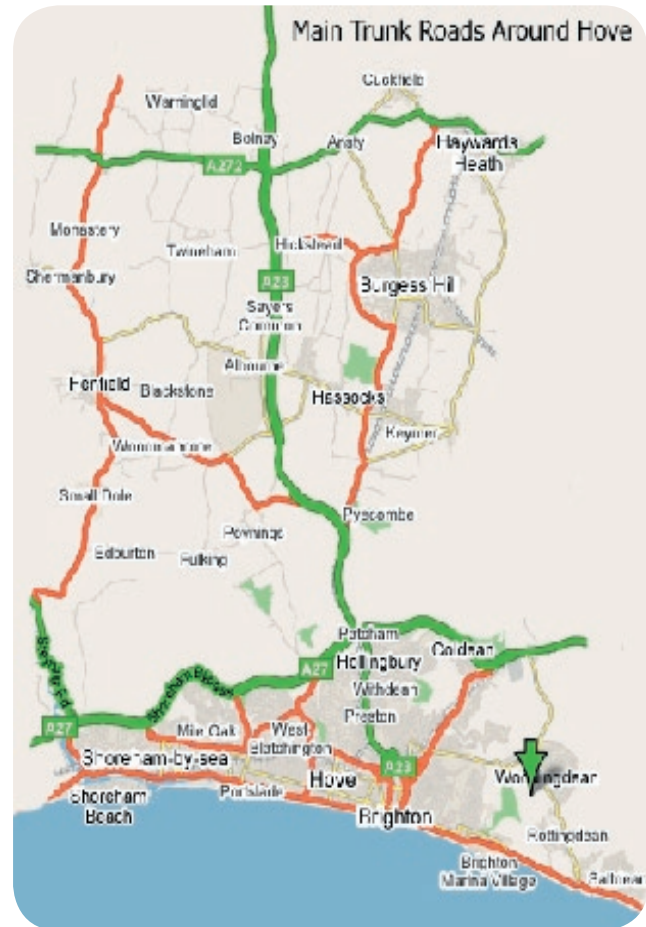

Travelling Directions

13 New Church Road, Hove, East Sussex. BN3 4AA

DIRECTION A23 SOUTH TO HOVE

- Head south on the A23 towards Brighton.
- Take the left hand slip-lane signposted A27 (Worthing).
- Head up the hill towards Worthing exiting at the first junction at the Devils Dyke round-a-bout (towards Hove).
- Take the third exit on this round-a-bout signposted Hove and the Greyhound Stadium (A2023).
- Travel down the hill and take the second turning on the left at the bottom signposted Greyhound Stadium.
- Travel along this road through traffic lights, keeping the Co-op store and Stadium on your left, crossing a mini round-a-bout. Cross directly over the traffic lights next to KwikFit to join Sackville Road with the furniture store on the left.
- Continue along Sackville Road until you reach a major junction with New Church Road (Zindani Restuarant opposite). Turn right into New Church Road.
- The clinic is situated 200 yards on the right on the corner of Pembroke Avenue (diagonally opposite The Priory).

Parking

HOVE SKIN CLINIC
13 NEW CHURCH ROAD
HOVE
EAST SUSSEX
BN3 4AA
01273 719834

Parking is available directly outside the clinic on Pembroke Avenue. Additional parking is available on Pembroke Crescent, Aymer Road, Princess Square and New Church Road.

Metered parking costs £1 for 2-hours from 8am to 8pm

Traffic wardens patrol regularly and enjoy handing out parking tickets!

Disabled parking is free of charge